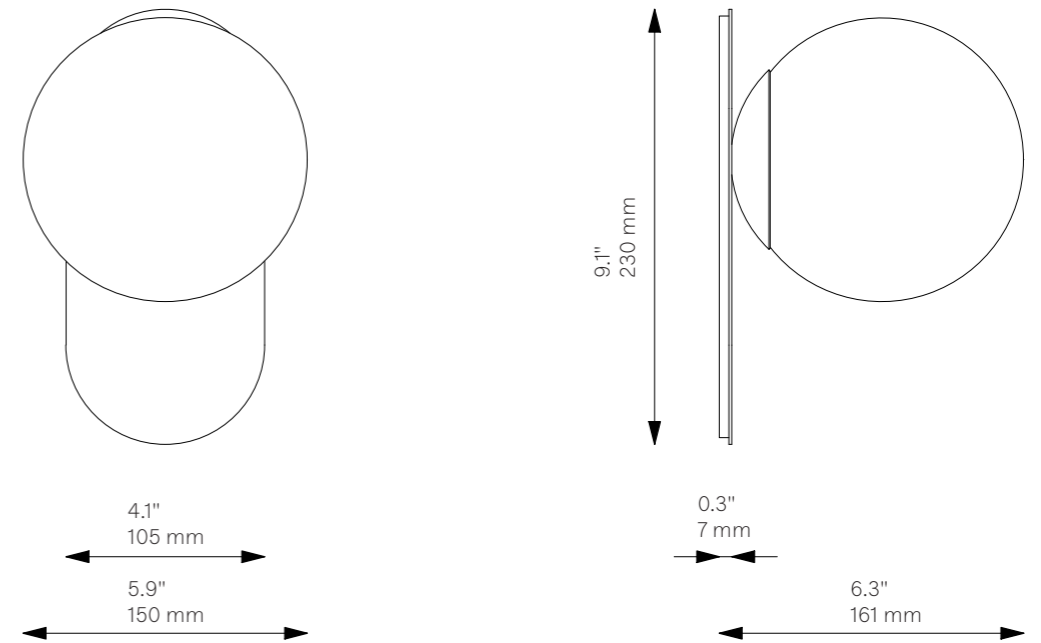

# Adrion SM <sup>New</sup>

Wall Sconce - B651

Globe Collection

<b>Glass Lampshades</b>	1 x Ø 150 mm / Ø 5.9" Soda Lime Triplex Opal Glass Soda Lime Marble Glass Borosilicate Transparent Glass
<b>Weight</b>	1.4 kg / 3.1 lb
<b>Light Source</b>	LED Bulb (included) 1 x 5 W Max Wattage 1 x 10 W Total Lumens 450-500 lm Color Temperature 2700 K Bulb Base E14 / E12  Dimmable with electronic Dimmers only (ELV, trailing edge)
<b>Finishes</b>	LBB / Lacquered Burnished Brass BGM / Black Gunmetal PN / Polished Nickel
<b>CE/UL Certified</b>	CE/UL
<b>Ingress Protection</b>	IP 20

# Adrion MD <sup>New</sup>

Wall Sconce - B652

Globe Collection

<b>Glass Lampshades</b>	1 x Ø 150 mm / Ø 5.9" Soda Lime Triplex Opal Glass Soda Lime Marble Glass Borosilicate Transparent Glass
<b>Weight</b>	1.7 kg / 3.7 lb
<b>Light Source</b>	LED Bulb (included) 1 x 5 W Max Wattage 1 x 10 W Total Lumens 450-500 lm Color Temperature 2700 K Bulb Base E14 / E12  Dimmable with electronic Dimmers only (ELV, trailing edge)
<b>Finishes</b>	LBB / Lacquered Burnished Brass BGM / Black Gunmetal PN / Polished Nickel
<b>CE/UL Certified</b>	CE/UL
<b>Ingress Protection</b>	IP 20

# Adrion LG <sup>New</sup>

Wall Sconce - B653

Globe Collection

**Glass Lampshades** 1 x Ø 150 mm / Ø 5.9"  
Soda Lime Triplex Opal Glass  
Soda Lime Marble Glass  
Borosilicate Transparent Glass

**Weight** 2.1 kg / 4.6 lb

**Light Source** LED Bulb (included) 1 x 5 W  
Max Wattage 1 x 10 W  
Total Lumens 450-500 lm  
Color Temperature 2700 K  
Bulb Base E14 / E12

Dimmable with electronic  
Dimmers only (ELV, trailing edge)