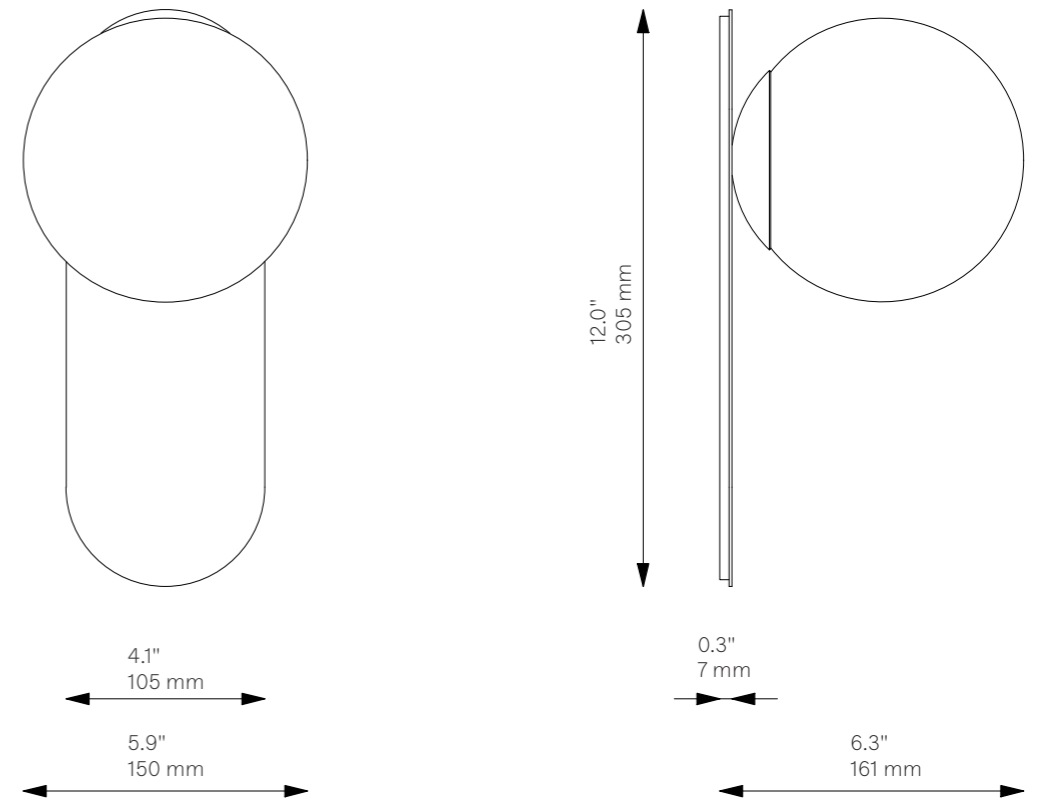

# Adrion SM <sup>New</sup>

Wall Sconce - B651

Globe Collection

<b>Glass Lampshades</b>	1 x Ø 150 mm / Ø 5.9" Soda Lime Triplex Opal Glass Soda Lime Marble Glass Borosilicate Transparent Glass
<b>Weight</b>	1.4 kg / 3.1 lb
<b>Light Source</b>	LED Bulb (included) 1 x 5 W Max Wattage 1 x 10 W Total Lumens 450-500 lm Color Temperature 2700 K Bulb Base E14 / E12  Dimmable with electronic Dimmers only (ELV, trailing edge)
<b>Finishes</b>	LBB / Lacquered Burnished Brass BGM / Black Gunmetal PN / Polished Nickel
<b>CE/UL Certified</b>	CE/UL
<b>Ingress Protection</b>	IP 20

# Adrion MD <sup>New</sup>

Wall Sconce - B652

Globe Collection

<b>Glass Lampshades</b>	1 x Ø 150 mm / Ø 5.9" Soda Lime Triplex Opal Glass Soda Lime Marble Glass Borosilicate Transparent Glass
<b>Weight</b>	1.7 kg / 3.7 lb
<b>Light Source</b>	LED Bulb (included) 1 x 5 W Max Wattage 1 x 10 W Total Lumens 450-500 lm Color Temperature 2700 K Bulb Base E14 / E12  Dimmable with electronic Dimmers only (ELV, trailing edge)
<b>Finishes</b>	LBB / Lacquered Burnished Brass BGM / Black Gunmetal PN / Polished Nickel
<b>CE/UL Certified</b>	CE/UL
<b>Ingress Protection</b>	IP 20

# Adrion LG <sup>New</sup>

Wall Sconce - B653

Globe Collection

**Glass Lampshades** 1 x Ø 150 mm / Ø 5.9"  
Soda Lime Triplex Opal Glass  
Soda Lime Marble Glass  
Borosilicate Transparent Glass

**Weight** 2.1 kg / 4.6 lb

**Light Source** LED Bulb (included) 1 x 5 W  
Max Wattage 1 x 10 W  
Total Lumens 450-500 lm  
Color Temperature 2700 K  
Bulb Base E14 / E12

Dimmable with electronic  
Dimmers only (ELV, trailing edge)