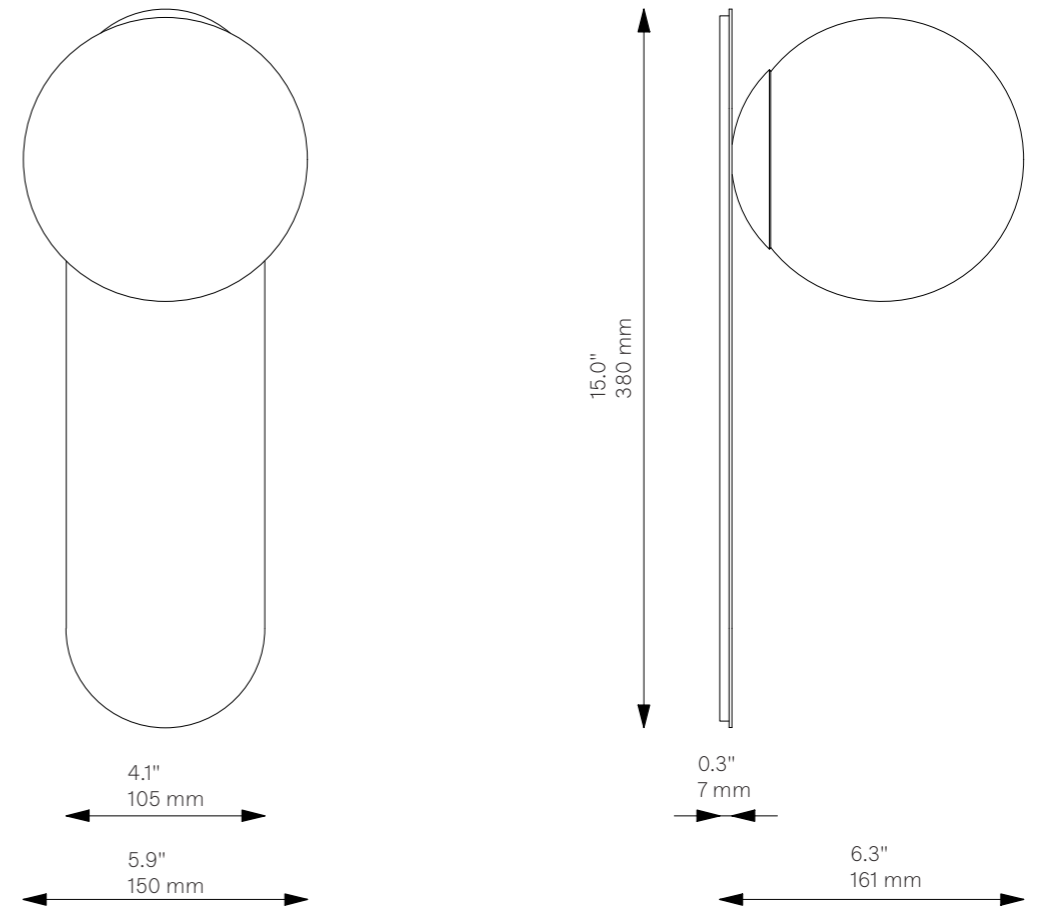

# Adrion SM <sup>New</sup>

Wall Sconce - B651

Globe Collection

<b>Glass Lampshades</b>	1 x Ø 150 mm / Ø 5.9" Soda Lime Triplex Opal Glass Soda Lime Marble Glass Borosilicate Transparent Glass
<b>Weight</b>	1.4 kg / 3.1 lb
<b>Light Source</b>	LED Bulb (included) 1 x 5 W Max Wattage 1 x 10 W Total Lumens 450-500 lm Color Temperature 2700 K Bulb Base E14 / E12  Dimmable with electronic Dimmers only (ELV, trailing edge)
<b>Finishes</b>	LBB / Lacquered Burnished Brass BGM / Black Gunmetal PN / Polished Nickel
<b>CE/UL Certified</b>	CE/UL
<b>Ingress Protection</b>	IP 20

# Adrion MD <sup>New</sup>

Wall Sconce - B652

Globe Collection

<b>Glass Lampshades</b>	1 x Ø 150 mm / Ø 5.9" Soda Lime Triplex Opal Glass Soda Lime Marble Glass Borosilicate Transparent Glass
<b>Weight</b>	1.7 kg / 3.7 lb
<b>Light Source</b>	LED Bulb (included) 1 x 5 W Max Wattage 1 x 10 W Total Lumens 450-500 lm Color Temperature 2700 K Bulb Base E14 / E12  Dimmable with electronic Dimmers only (ELV, trailing edge)
<b>Finishes</b>	LBB / Lacquered Burnished Brass BGM / Black Gunmetal PN / Polished Nickel
<b>CE/UL Certified</b>	CE/UL
<b>Ingress Protection</b>	IP 20

# Adrion LG <sup>New</sup>

Wall Sconce - B653

Globe Collection

**Glass Lampshades** 1 x Ø 150 mm / Ø 5.9"  
Soda Lime Triplex Opal Glass  
Soda Lime Marble Glass  
Borosilicate Transparent Glass

**Weight** 2.1 kg / 4.6 lb

**Light Source** LED Bulb (included) 1 x 5 W  
Max Wattage 1 x 10 W  
Total Lumens 450-500 lm  
Color Temperature 2700 K  
Bulb Base E14 / E12

Dimmable with electronic  
Dimmers only (ELV, trailing edge)